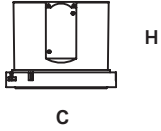

Physical Dimensions

Light Engine

∅ 3.75"C x 3.5"H

Round Trims

4-IN
65° Beam Angle

C

∅ 5.52"C

Mounting:
Min ∅ 4.70"
Max ∅ 5.20"