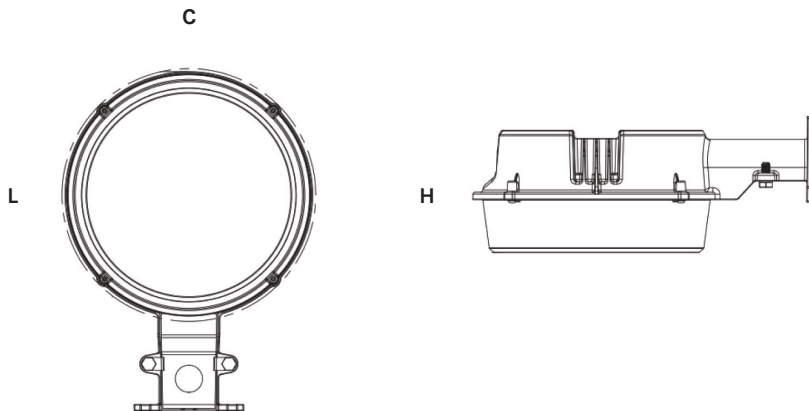

Mount

MA-DD03-40D Silver	Mounting Bracket Arm in Silver
MA-DD03-40D Bronze	Mounting Bracket Arm in Bronze
(Blank)	None (Slip-Fit Mount Standard)

Shipping Information

Model Size	Shipping Dimensions	Shipping Weight	Quantity /Box
27W	13.00"L x 10.00"W x 5.00"D	3.50 lbs	1
40W	13.00"L x 10.00"W x 6.00"D	3.00 lbs	1

Physical Dimensions

All Models 10.82"L x ø 8.07"C x 4.33"H

Photometric Characteristics

*Example of 40W 5000K