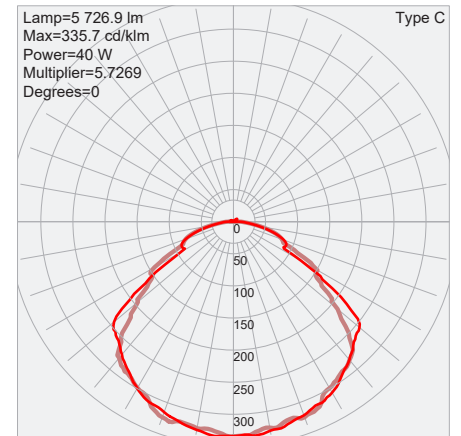

Correlated Color Temperatures (CCT)

5000K

Specifications

Energy Data

Input Voltage: 120-277V
Input Frequency: 50/60 Hz
Wattage: 27W, 40W
Power Factor: >0.9
Total Harmonic Distortion: <20%
Operating Temperature: -40°F to 113°F (-40°C to 45°C)

Lighting Data

Lumens: 3850, 5650
Lumens Per Watt: Up to 143 lm/W
Color Correlated Temperature (CCT): 5000K
Dimmable: No
Color Rendering Index (CRI): >70
L70: 50000 hours

Ordering Information

Model	Wattage	Voltage	Current	Lumens	Efficacy	CCT	Dimming	Color	Dimensions	Weight
MDD03-27W	27W	120-277V	0.23A@120V, 0.10A@277V	3850	143 lm/W	5000K	No	Silver	10.82"L x ø 8.07"C x 4.33"H	2.21 lbs
MDD03-40W	40W	120-277V	0.33A@120V, 0.14A@277V	5650	141 lm/W	5000K	No	Silver	10.82"L x ø 8.07"C x 4.33"H	2.40 lbs

Mount

MA-DD03-40D Silver	Mounting Bracket Arm in Silver
MA-DD03-40D Bronze	Mounting Bracket Arm in Bronze
(Blank)	None (Slip-Fit Mount Standard)

Shipping Information

Model Size	Shipping Dimensions	Shipping Weight	Quantity /Box
27W	13.00"L x 10.00"W x 5.00"D	3.50 lbs	1
40W	13.00"L x 10.00"W x 6.00"D	3.00 lbs	1

Physical Dimensions

All Models 10.82"L x ø 8.07"C x 4.33"H

Photometric Characteristics

*Example of 40W 5000K