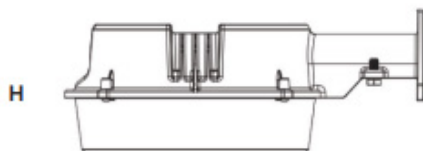

Mount

MA-DD03-40D Silver	Mounting Bracket Arm in Silver
MA-DD03-40D Bronze	Mounting Bracket Arm in Bronze

Shipping Information

Model Size	Shipping Dimensions	Shipping Weight	Quantity /Box
27W	13.00"L x 10.00"W x 5.00"D	3.50 lbs	1
40W	13.00"L x 10.00"W x 6.00"D	3.00 lbs	1

Physical Dimensions

All Models 10.82"L x ø 8.07"C x 4.33"H

Photometric Characteristics

*Example of 40W 5000K