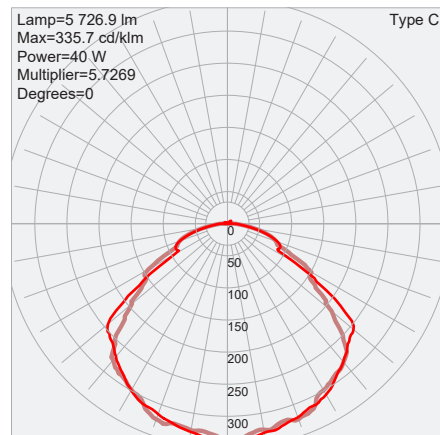

Total Harmonic Distortion: <20%

Operating Temperature: -40°F to 113°F (-40°C to 45°C)

Lighting Data

Lumens: 3850 lumens

Lumens Per Watt: Up to 143 lm/W

CCT: 50K

Dimmable: No

Color Rendering Index (CRI): >70

L70: 50000 hours

Ordering Information

Model	Wattage	Voltage	Current	Lumens	Efficacy	CCT	Dimming	Color	Dimensions
MDD03-27W	27W	120-277V	0.25A@120V, 0.11A@277V	3850	143 lm/W	5000K	No	Silver	10.82"L x ø 8.07"C x 4.33"H

Mount

MA-DD03-40D Silver	Mounting Bracket Arm in Silver
MA-DD03-40D Bronze	Mounting Bracket Arm in Bronze

Shipping Information

Model Size	Shipping Dimensions	Shipping Weight	Quantity /Box
27W	13.00"L x 10.00"W x 5.00"D	3.50 lbs	1
40W	13.00"L x 10.00"W x 6.00"D	3.00 lbs	1

Physical Dimensions

All Models 10.82"L x ø 8.07"C x 4.33"H

Photometric Characteristics

*Example of 40W 5000K