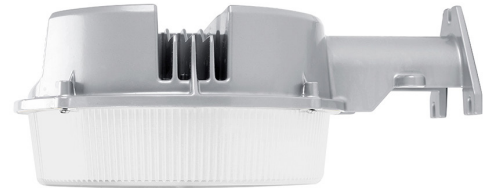

MDD03 SERIES - LED Dusk to Dawn Light

The MDD03 SERIES - LED Dusk to Dawn Light, Up to 143 lm/W, UL Wet Location, Premium Outdoor Luminaire.

Project:
Date:
Catalog No:
Prepared By:

Premium Features

Lumen Output	3850 lumens
Efficacy	Up to 143 lm/W
Input Voltage	120-277V
Dimmable	No
CCT	50K
UL Rating	Wet Location
Warranty	5 Years

Includes integrated Slip-Fit Mount

Optional Mounting Bracket Arm

Applications

Premium outdoor luminaire suitable for building exteriors, entryways, pathways, pedestrian walkways, yards, and loading docks.

Construction

Manufactured for weather-proof durability using solid heavy duty die cast aluminum housing with anti-UV polyester coating to resist water, salt, corrosion, discoloration, and scratching. UL Wet Location rated.

Electrical

Input voltages 120-277V. Operating temperatures -40°F to 113°F (-40°C to 45°C).

Mounting

Slip-fit mounted installation standard. Mounting Bracket Arm available.

Optics

Anti-UV Clear Prismatic Polycarbonate Lens.