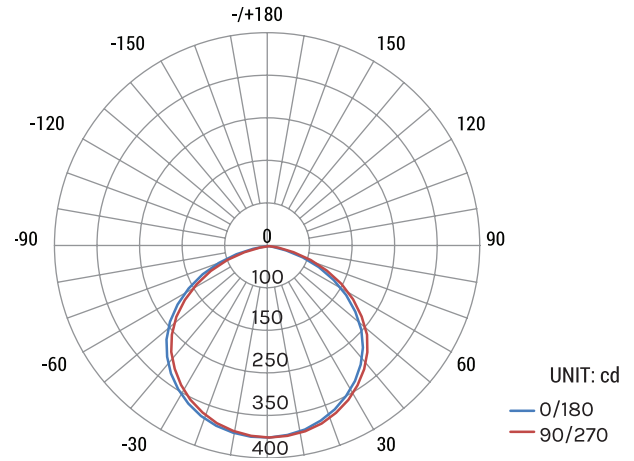

Color Correlated Temperature (CCT): Select (3000K, 4000K, 5000K)

Dimmable: Triac

Color Rendering Index (CRI): >90

L70: 50000 hours

Ordering Information

Model	Size	Wattage	Voltage	Current	Lumens	Efficacy	CCT	Dimming	Color	Dimensions
FI-DLR-4I/8W-3CCT	4-IN	8W	120V	0.07A@120V	700	88 lm/W	(3000K, 4000K, 5000K)	Triac	White	∅ 5.00"C x 2.65"H *Fits most 4" Housings
FI-DLR-6I/12W-3CCT	6-IN	12W	120V	0.10A@120V	1040	87 lm/W	(3000K, 4000K, 5000K)	Triac	White	∅ 7.36"C x 2.78"H *Fits most 5" & 6" Housings

Physical Dimensions

4-IN Models

∅ 5.00"C x 2.65"H

6-IN Models

∅ 7.36"C x 2.78"H

Photometric Characteristics

*Example of 6-IN